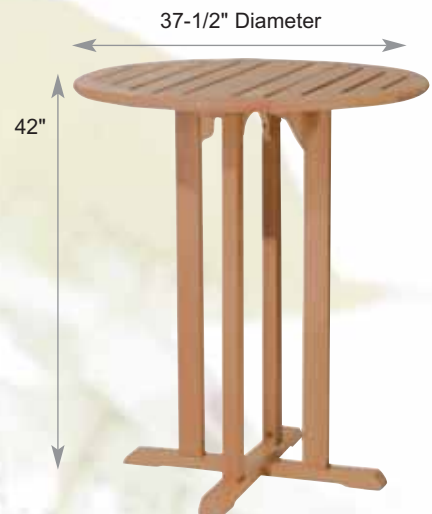

Harvested from well-managed forests.

Backless Stool

982KFSI (Sienna Finish)

Use this comfortable stool on its own or in combination with the Round Pub Table to create the perfect seating arrangement. Minimal assembly required.

Chelsea Pub Stool

986KFSI (Sienna Finish)

This pub height stool has a sturdy and comfortable design. Used as a set, it perfectly complements the Round Pub Table. Minimal assembly required.

Round Pub Table